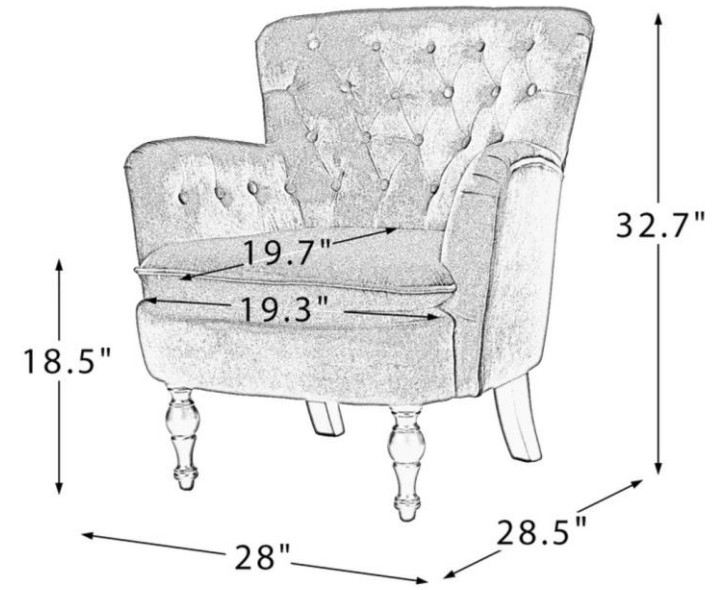

Product Title	Color	Size (LxWxH) CM	Material	MRP	Selling Price
Myler Fabric Wing Chair In Blue Colour	Blue	71 x 72 x 83 cm	Velvet	32990	14990

Available Colour Options