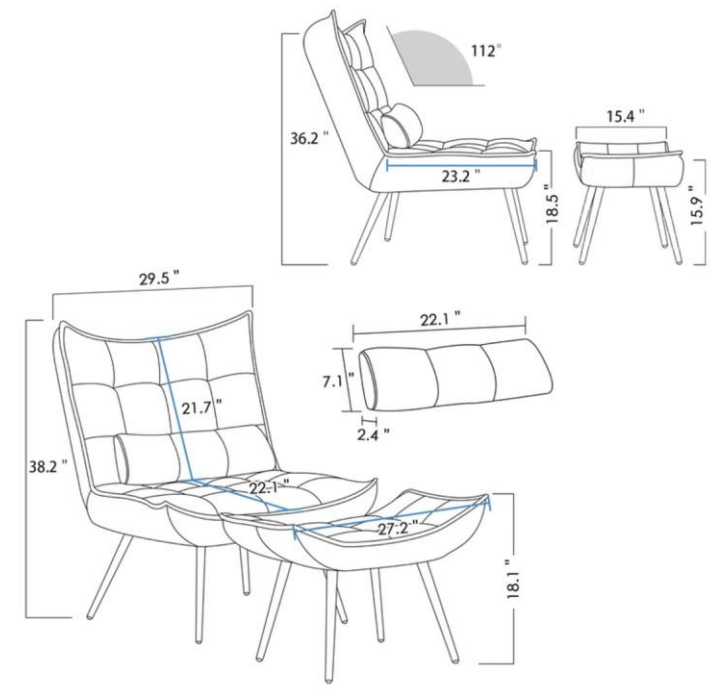

## Available Colour Options

Product Title	Color	Size (LxWxH) CM	Material	MRP	Selling Price
Dowdle Fabric Lounge Chair In Beige Colour	Beige	79 x 76 x 89 cm	Velvet	43990	19990

**Available Colour Options**