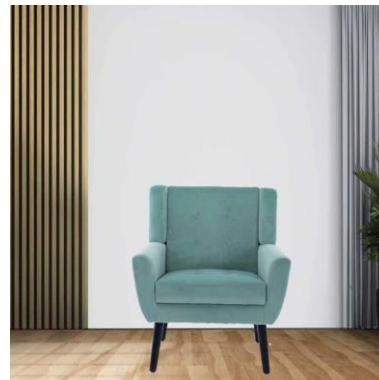

Available Colour Options