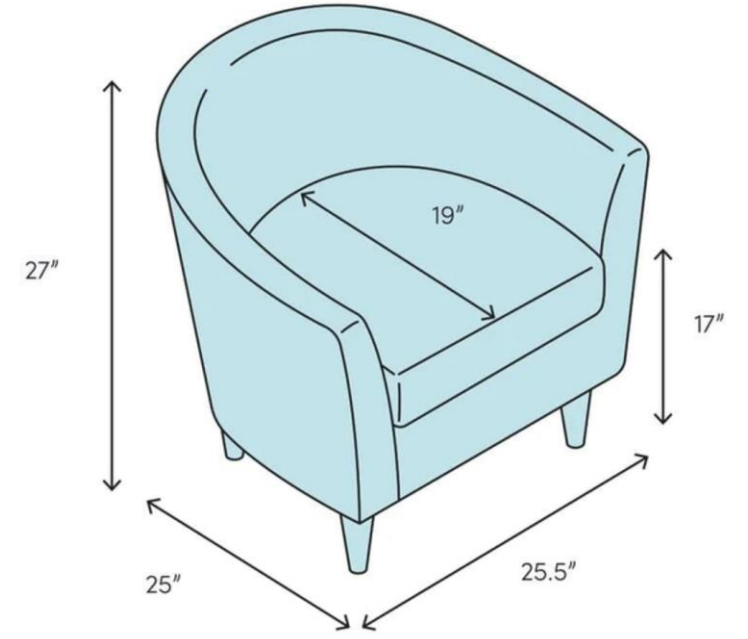

Product Title	Color	Size (LxWxH) CM	Material	MRP	Selling Price
Pitts Fabric Wing chair with Footstool In Burgundy Colour	Burgundy	65 x 64 x 69 cm	Velvet	37390	16990

Available Colour Options