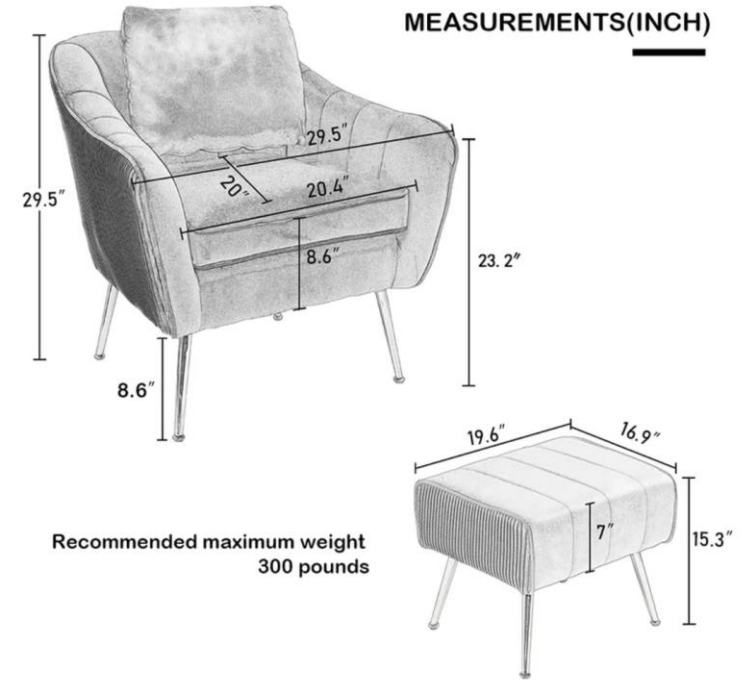

### Available Colour Options

Prime Velvet Fabric

Side Folds Velvet

Comfy Lumbar Pillow

Soft Bouncy Armrest

Product Title	Color	Size (LxWxH) CM	Material	MRP	Selling Price
Greggs Fabric Wing chair with Footstool In Pink Colour	Pink	75 x 61 x 75 cm	Velvet	35190	15990