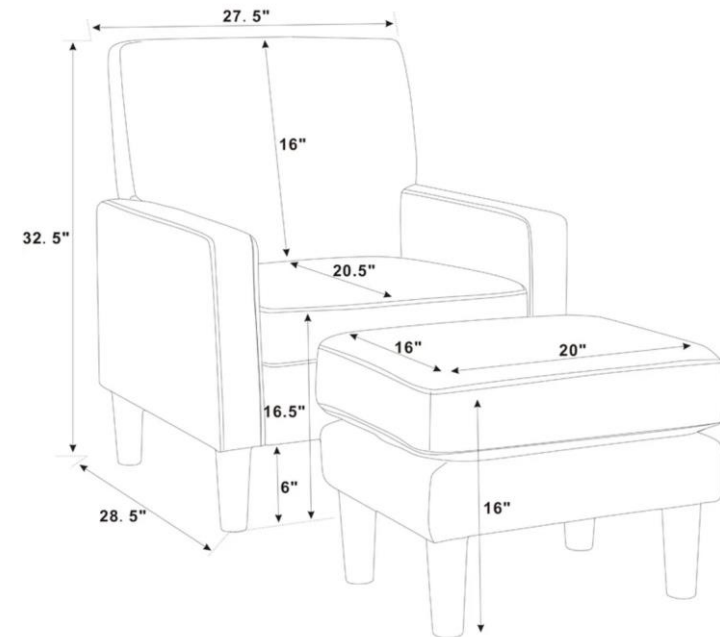

Product Title	Color	Size (LxWxH) CM	Material	MRP	Selling Price
Lapwai Fabric Wing Chair With Footstool In Yellow Colour	Yellow	70 x 72 x 83 cm	Velvet	35190	15990

Available Colour Options