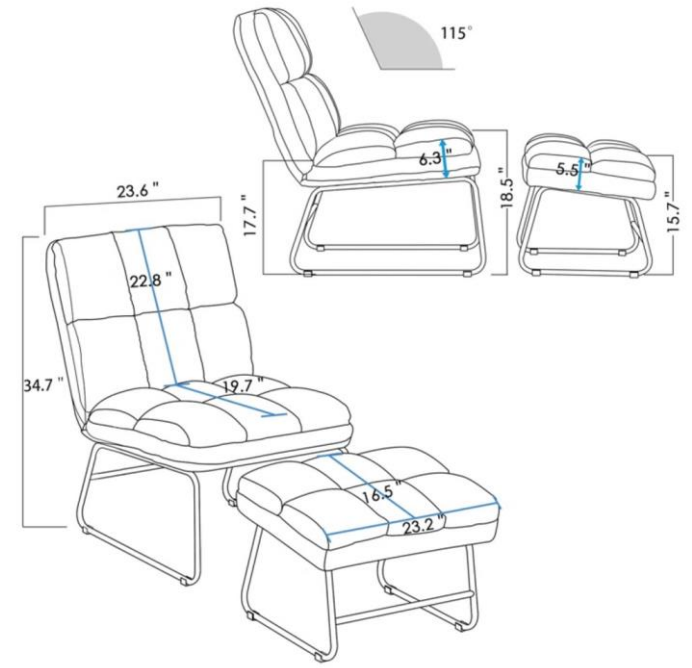

Product Title	Color	Size (LxWxH) CM	Material	MRP	Selling Price
Hiltonia Fabric Accent Chair with Footstool In Burgundy Colour	Burgundy	60 x 50 x 88 cm	Velvet	43990	19990

Available Colour Options