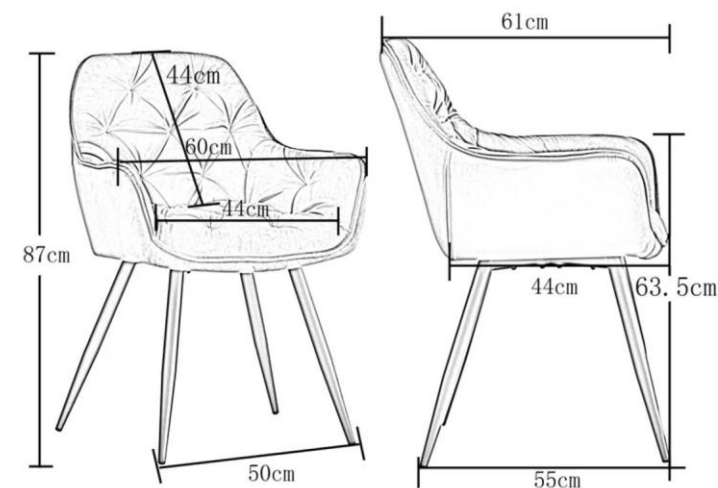

Product Title	Color	Size (LxWxH) CM	Material	MRP	Selling Price
Runge Fabric Accent Chair In Black Colour	Black	55 x 55 x 87 cm	Velvet	19790	8990

Available Colour Options