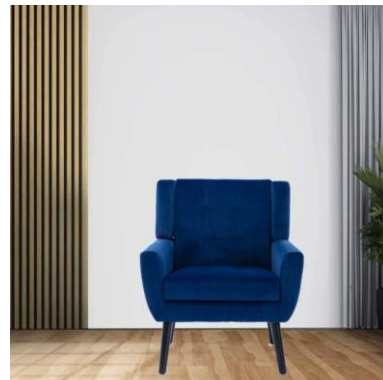

Available Colour Options