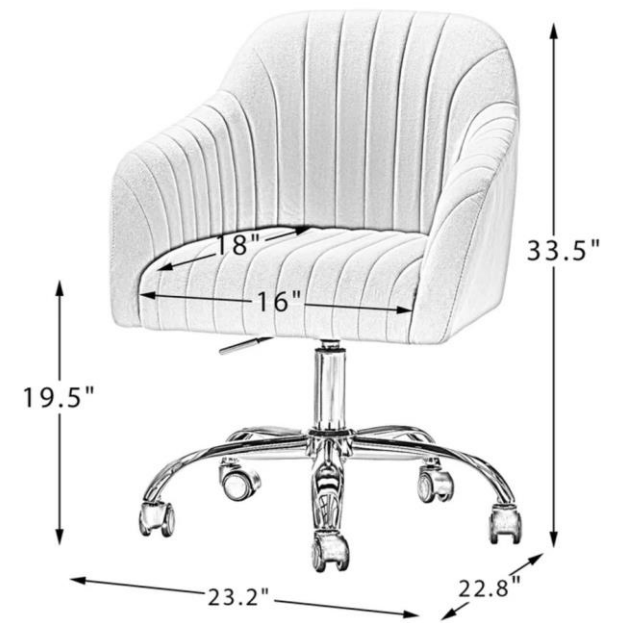

### Available Colour Options

Product Title	Color	Size (LxWxH) CM	Material	MRP	Selling Price
Clemence Fabric Office Chair In Purple Colour	Purple	50 x 47 x 82 cm	Velvet	19790	8990

### Available Colour Options

Product Title	Color	Size (LxWxH) CM	Material	MRP	Selling Price
Louise Fabric Office Chair In Sky Blue Colour	Sky Blue	58 x 59 x 85 cm	Velvet	16490	7490