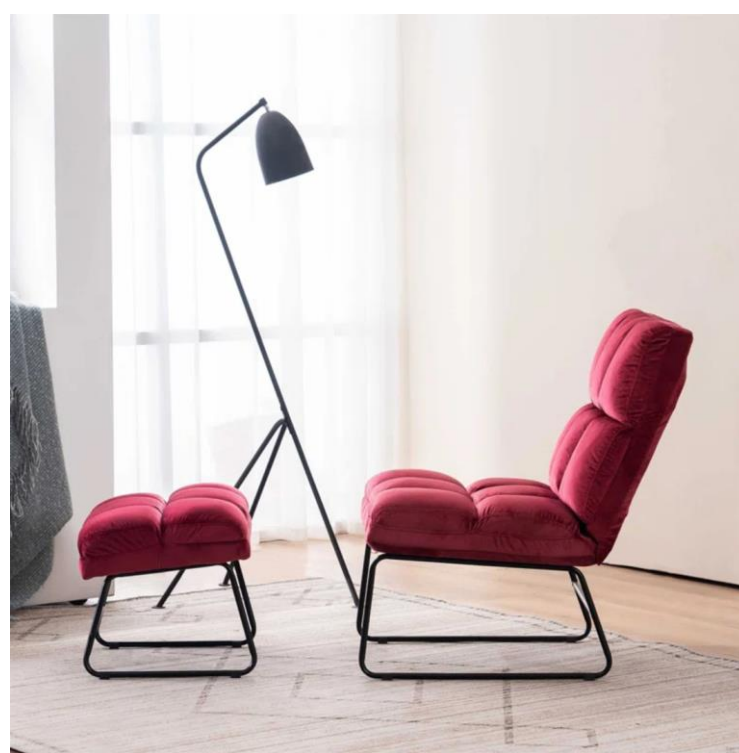

Product Title	Color	Size (LxWxH) CM	Material	MRP	Selling Price
Hiltonia Fabric Accent Chair with Footstool In Burgundy Colour	Burgundy	60 x 50 x 88 cm	Velvet	43990	19990

Available Colour Options