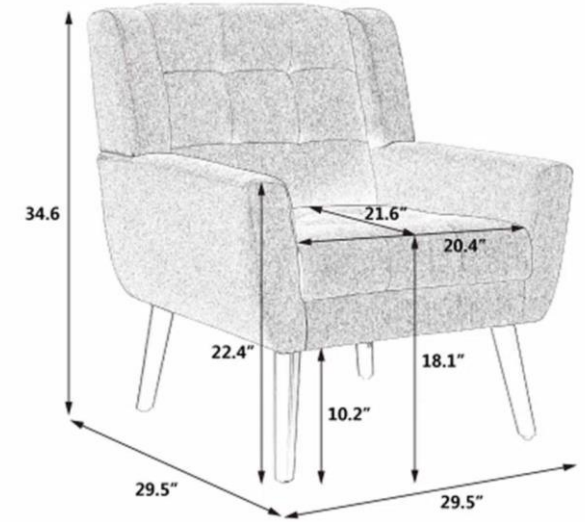

Product Title	Color	Size (LxWxH) CM	Material	MRP	Selling Price
Micky Fabric Lounge Chair In Purple Colour	Purple	75 x 75 x 88 cm	Velvet	26390	11990

Available Colour Options