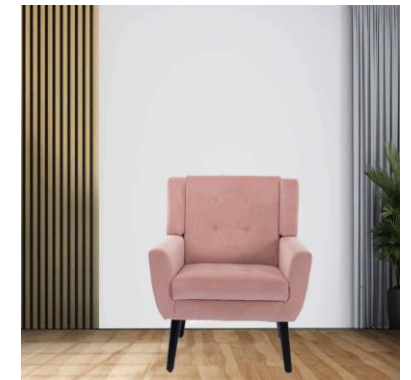

Available Colour Options