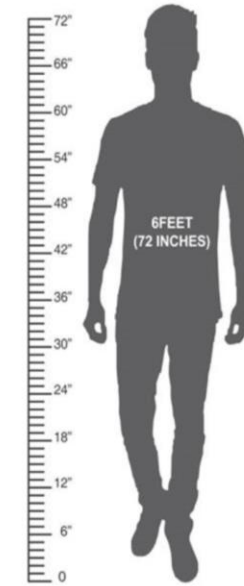

**Note :- Product Specifications are mentioned in the last slide please go through to understand product-built quality.**

Available Color Option

Lt. Grey

Brown

Product Description	Dimension	Colour	Material	MRP	Selling Price
Brill Leatherette 1 Seater Manual Recliner in Blue	37x35x40 inch	Blue	Leatherette	49990	21990

Available Color Option

Brown

Product Description	Dimension	Colour	Material	MRP	Selling Price
Vivian Leatherette 1 Seater Manual Recliner in Light Grey	37x35x40 inch	Lt. Grey	Leatherette	49990	21990

Available Color Option

Beige

Brown

Product Description	Dimension	Colour	Material	MRP	Selling Price
Amoha Leatherette 1 Seater Manual Recliner in Black	37x35x40 inch	Black	Leatherette	49990	21990

Product Description	Dimension	Colour	Material	MRP	Selling Price
Kaira Leatherette 1 Seater Manual Recliner in Brown	37x35x40 inch	Brown	Leatherette	49990	21990

Product Description	Dimension	Colour	Material	MRP	Selling Price
Manwaha Leatherette 1 Seater Manual Recliner in Chocolate Brown	37x35x40 inch	Chocolate Brown	Leatherette	49990	21990

Product Description	Dimension	Colour	Material	MRP	Selling Price
Marcus Leatherette 1 Seater Manual Recliner in Brown	37x35x40 inch	Brown	Leatherette	49990	21990