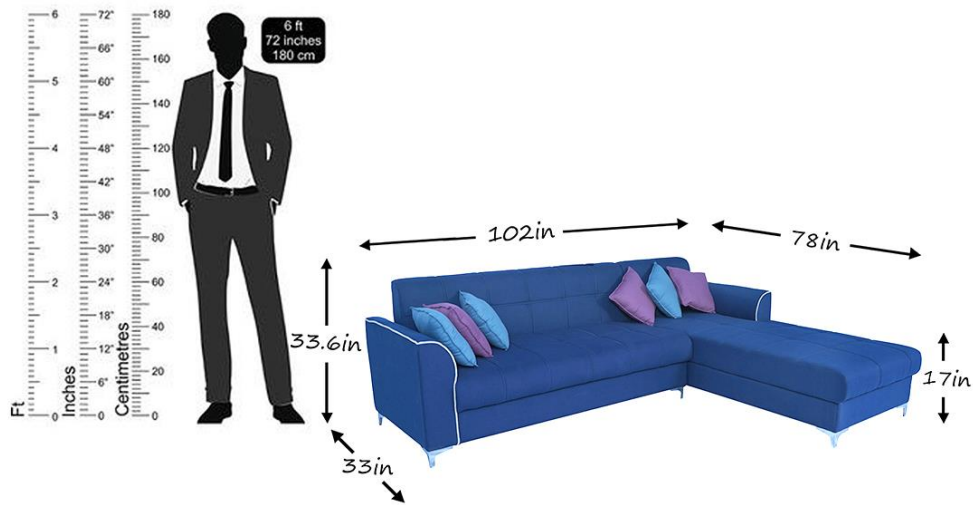

Seat- 2 inch Elastic Belt & Zig-Zag Spring 4 mm , Net fabric & 8mm hitlon sheet

Legs – MS legs

Pillow Type – 6 Small Removable Pillow (Back cushion)

Product Title	Size (LxWxH) inch	Made In	Color	MRP	Selling Price
Alice 5 Str L Shape RHS Fabric Sofa In Purple Color	78x102x33.5 inch	Fabric	Purple	83590	37990

Seat- 2 inch Elastic Belt & Zig-Zag Spring 4 mm , Net fabric & 8mm hitlon sheet

Legs – MS legs

Pillow Type – 6 Small Removable Pillow (Back cushion)

Product Title	Size (LxWxH) inch	Made In	Color	MRP	Selling Price
Alice 5 Str L Shape RHS Fabric Sofa In Blue Color	78x102x33.5 inch	Fabric	Blue	83590	37990