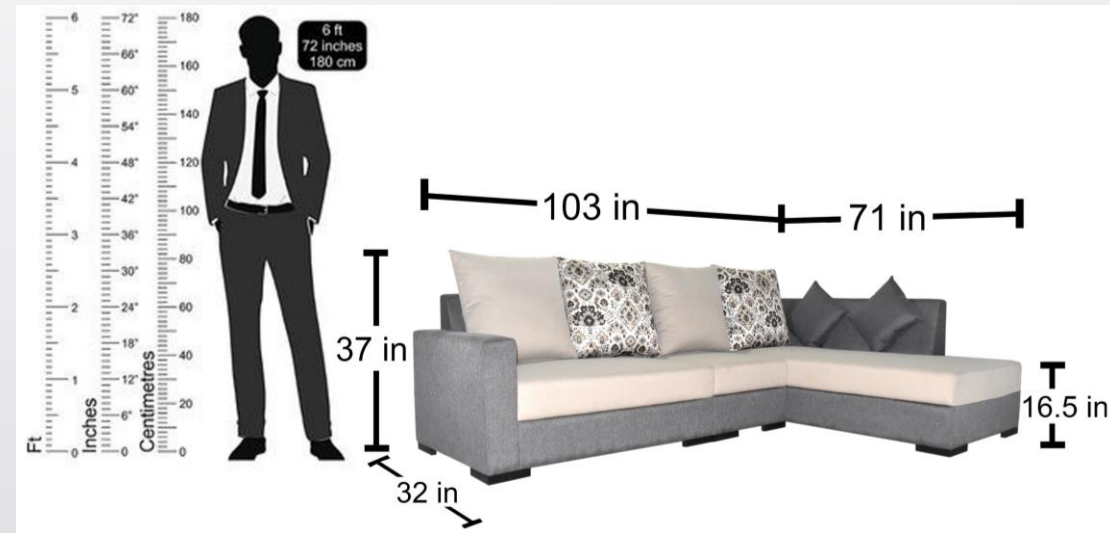

## Specifications

Frame- Red meranti Wood/12mm ply

Upholstery- Polyester Molfino fabric.

Seat Foam- 32D Feather foam by Sleepwell

Back Filling – Reliance Recron Fibre filling

Outer Foam over ply - 10mm

Seating Foam - 90 mm, 100grm polyfill padding

Seat- 2 inch Elastic Belt & Zig-Zag Spring 4 mm , Net fabric & 8mm hitlon sheet

Legs – PVC legs

Pillow Type – 6 +2 Removable Pillow (Back cushion)

Product Title	Size (LxWxH) inch	Made In	Color	MRP	Selling Price
Melton 5 Str L Shape RHS Fabric Sofa In Grey Color	71x103x37 inch	Fabric	Grey	76990	34990