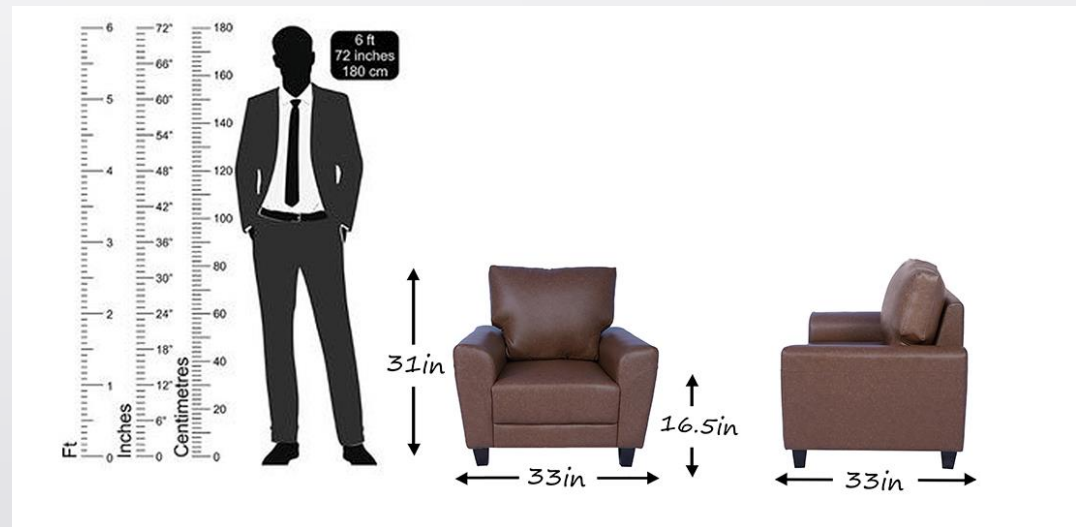

Seat- 2 inch Elastic Belt & Zig-Zag Spring 4 mm , Net fabric & 8mm hitlon sheet

Legs – PVC L Shape legs

Pillow Type – Fix Pillow (back cushion)

Product Title	Size (LxWxH) inch	Made In	Color	MRP	Selling Price
Drawin 3 Str Leatherette Sofa In Teak Brown Color	33x73x31 inch	Leatherette	Teak Brown	52790	23990

Product Title	Size (LxWxH) inch	Made In	Color	MRP	Selling Price
Drawin 2 Str Leatherette Sofa In Teak Brown Color	33x53x31 inch	Leatherette	Teak Brown	43990	19990

Product Title	Size (LxWxH) inch	Made In	Color	MRP	Selling Price
Drawin 1 Str Leatherette Sofa In Teak Brown Color	33x33x31 inch	Leatherette	Teak Brown	32990	14990