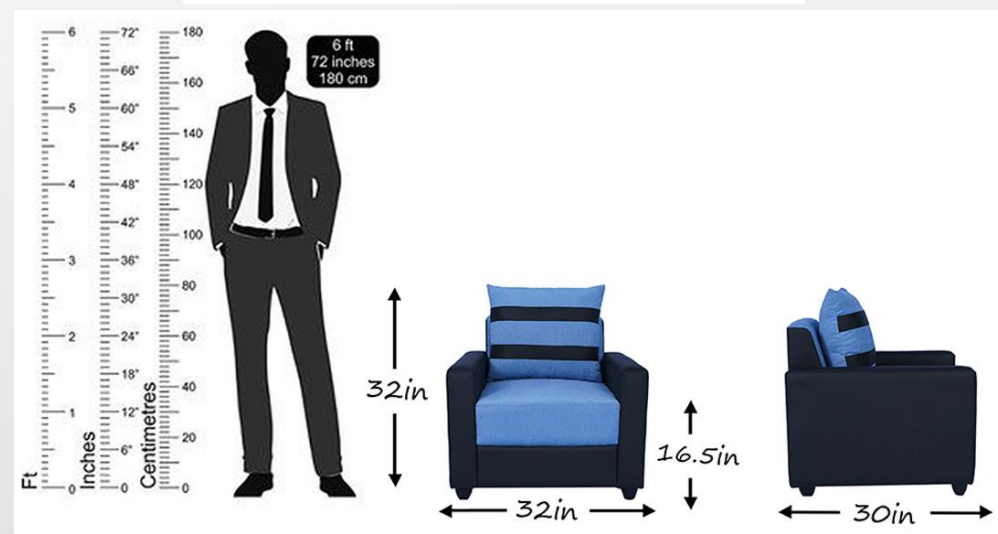

Product Title	Size (LxWxH) inch	Made In	Color	MRP	Selling Price
Tulip 1 Str Fabric Sofa In Black & Blue Color	30x32x32 inch	Fabric	Black/Blue	28590	12990