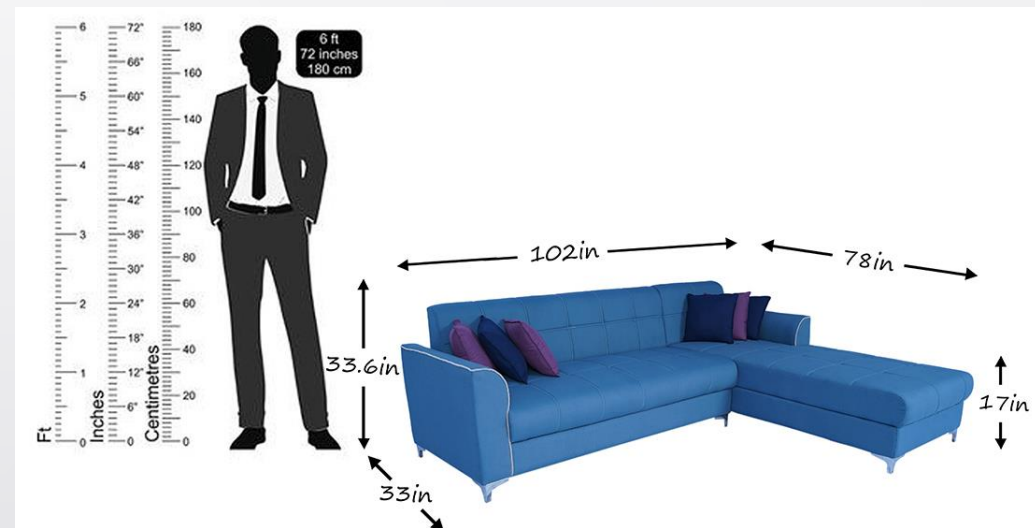

Seat- 2 inch Elastic Belt & Zig-Zag Spring 4 mm , Net fabric & 8mm hitlon sheet

Legs – MS legs

Pillow Type -3 Removable Pillow (Back cushion)

Product Title	Size (LxWxH) inch	Made In	Color	MRP	Selling Price
Edwin 5 Str L Shape RHS Fabric Sofa In Olive Green Color	78x103x34 inch	Fabric	Olive Green	83590	37990

Seat- 2 inch Elastic Belt & Zig-Zag Spring 4 mm , Net fabric & 8mm hitlon sheet

Legs – MS legs

Pillow Type - – 6 Small Removable Pillow (Back cushion)

Product Title	Size (LxWxH) inch	Made In	Color	MRP	Selling Price
Alice 5 Str L Shape RHS Fabric Sofa In Sky Blue Color	78x102x33.5 inch	Fabric	Sky Blue	83590	37990