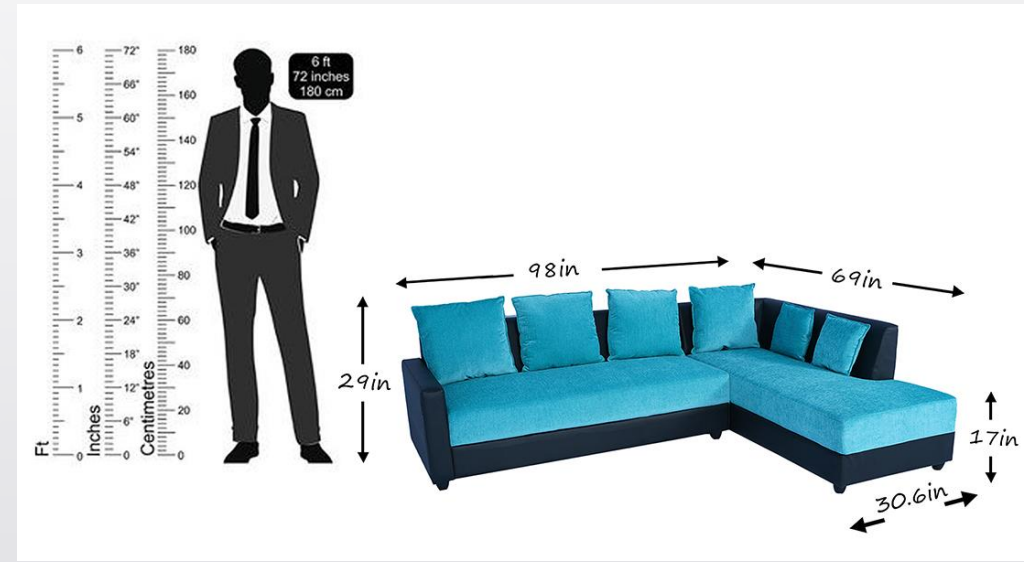

Seat- 2 inch Elastic Belt & Zig-Zag Spring 4 mm , Net fabric & 8mm hitlon sheet

Legs – MS legs

Pillow Type – 6 Small Removable Pillow (Back cushion)

Product Title	Size (LxWxH) inch	Made In	Color	MRP	Selling Price
Alice 5 Str L Shape RHS Fabric Sofa In Blue Color	78x102x33.5 inch	Fabric	Blue	83590	37990

## **Specifications**

Frame- Red meranti Wood/12mm ply

Upholstery- Pollycotton fabric.

Seat Foam- 32D Feather foam by Sleepwell

Back Filling – Reliance Recron Fibre filling

Outer Foam over ply - 10mm

Seating Foam - 90 mm, 100grm polyfill padding

Seat- 2 inch Elastic Belt & Zig-Zag Spring 4 mm , Net fabric & 8mm hitlon sheet

Legs – MS legs

Pillow Type – 6 Small Removable Pillow (Back cushion)

Product Title	Size (LxWxH) inch	Made In	Color	MRP	Selling Price
Alexa 5 Str L Shape LHS Fabric Sofa In Blue Color	69x98x29 inch	Fabric	Blue	69990	31990