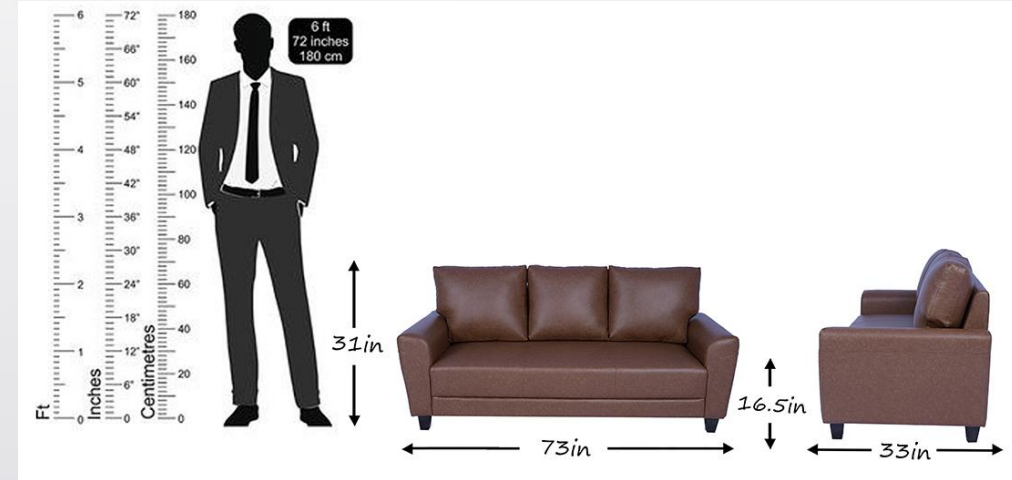

Product Title	Size (LxWxH) inch	Made In	Color	MRP	Selling Price
Turbo 1 Str Leatherette Sofa In Beige Color	33x34x32 inch	Leatherette	Beige	28590	12990

## **Specifications**

Frame- Red meranti Wood/12mm ply

Upholstery-Premium Leatherette

Seat Foam- 32D Feather foam by Sleepwell

Back Filling – Reliance Recron Fibre filling

Outer Foam over ply - 10mm

Seating Foam - 100 mm

Seat- 2 inch Elastic Belt & Zig-Zag Spring 4 mm , Net fabric & 8mm hitlon sheet

Legs – PVC L Shape legs

Pillow Type – Fix Pillow (back cushion)

Product Title	Size (LxWxH) inch	Made In	Color	MRP	Selling Price
Drawin 3 Str Leatherette Sofa In Teak Brown Color	33x73x31 inch	Leatherette	Teak Brown	52790	23990

Product Title	Size (LxWxH) inch	Made In	Color	MRP	Selling Price
Drawin 2 Str Leatherette Sofa In Teak Brown Color	33x53x31 inch	Leatherette	Teak Brown	43990	19990

Product Title	Size (LxWxH) inch	Made In	Color	MRP	Selling Price
Drawin 1 Str Leatherette Sofa In Teak Brown Color	33x33x31 inch	Leatherette	Teak Brown	32990	14990