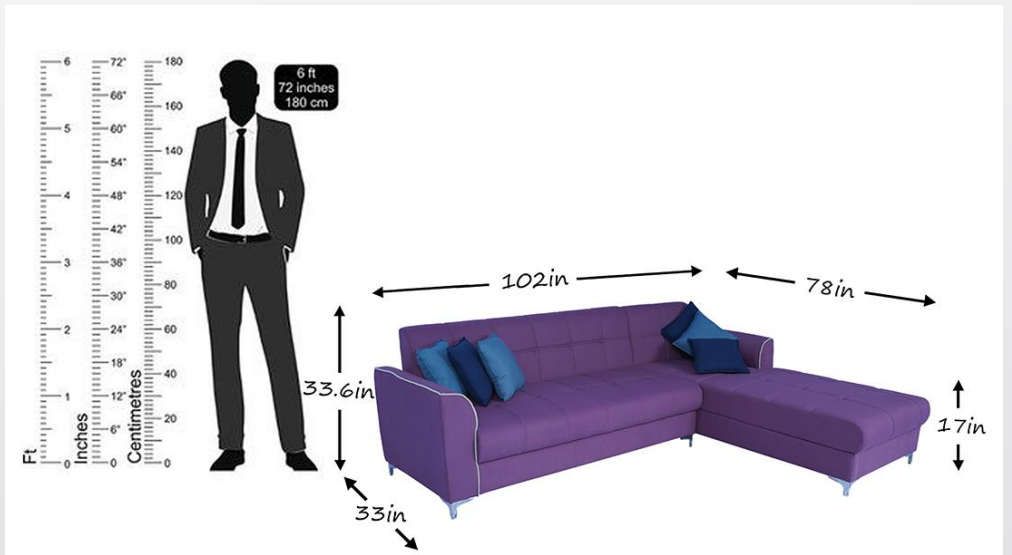

Seat- 2 inch Elastic Belt & Zig-Zag Spring 4 mm , Net fabric & 8mm hitlon sheet

Legs – MS legs

Pillow Type - – 6 Small Removable Pillow (Back cushion)

Product Title	Size (LxWxH) inch	Made In	Color	MRP	Selling Price
Alice 5 Str L Shape RHS Fabric Sofa In Sky Blue Color	78x102x33.5 inch	Fabric	Sky Blue	83590	37990

Seat- 2 inch Elastic Belt & Zig-Zag Spring 4 mm , Net fabric & 8mm hitlon sheet

Legs – MS legs

Pillow Type – 6 Small Removable Pillow (Back cushion)

Product Title	Size (LxWxH) inch	Made In	Color	MRP	Selling Price
Alice 5 Str L Shape RHS Fabric Sofa In Purple Color	78x102x33.5 inch	Fabric	Purple	83590	37990