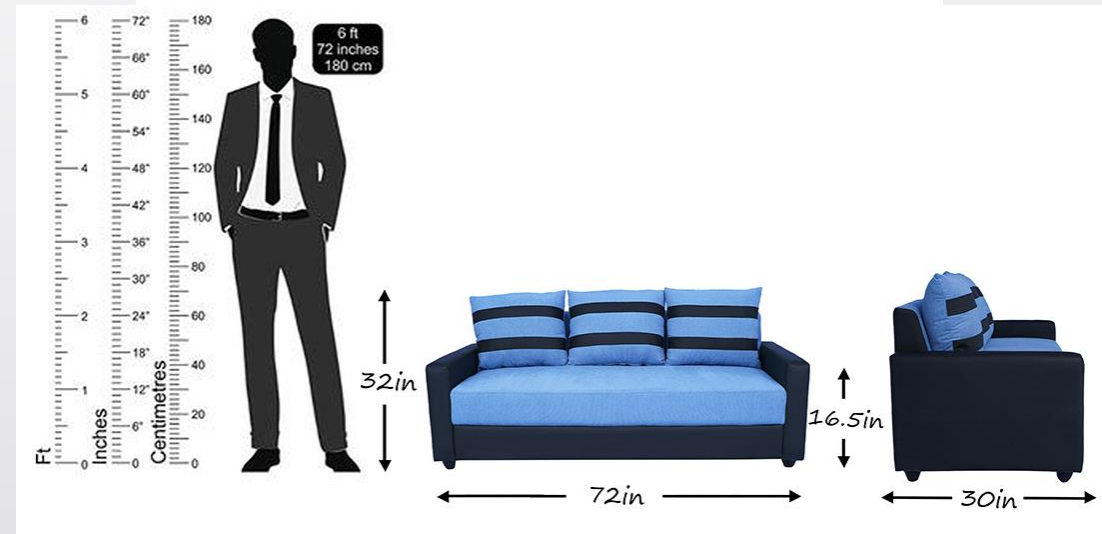

Product Title	Size (LxWxH) inch	Made In	Color	MRP	Selling Price
Tulip 3 Str Fabric Sofa In Black & Blue Color	30x72x32 inch	Fabric	Black/Blue	43990	19990