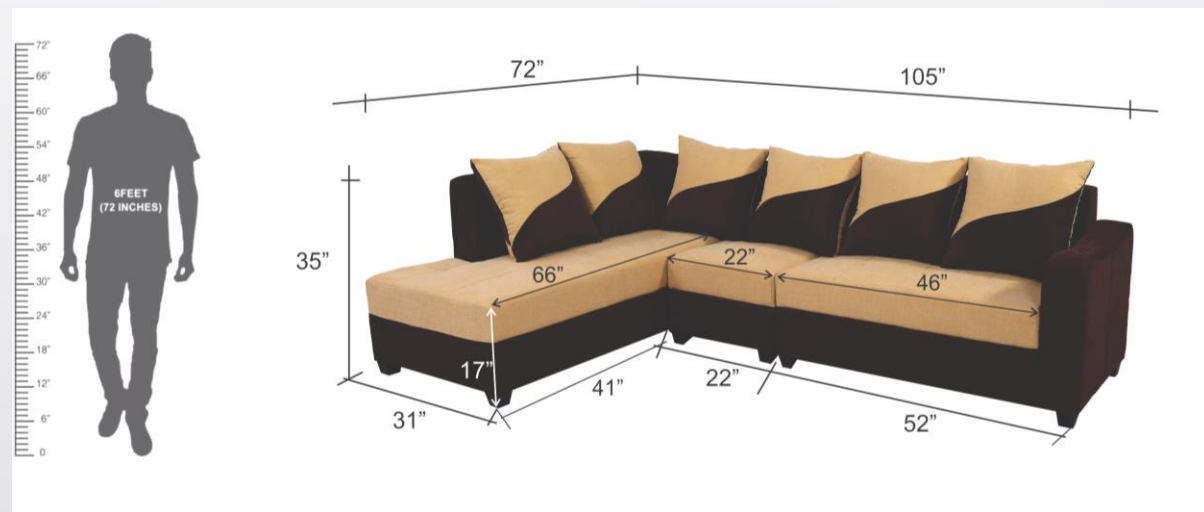

Product Title	Size (LxWxH) inch	Made In	Color	MRP	Selling Price
Drawin 2 Str Leatherette Sofa In Teak Brown Color	33x53x31 inch	Leatherette	Teak Brown	43990	19990

Product Title	Size (LxWxH) inch	Made In	Color	MRP	Selling Price
Drawin 1 Str Leatherette Sofa In Teak Brown Color	33x33x31 inch	Leatherette	Teak Brown	32990	14990

## **Specifications**

Frame- Red meranti Wood/12mm ply

Upholstery-Premium Leatherette

Seat Foam- 32D Feather foam by Sleepwell

Back Filling – Reliance Recron Fibre filling

Outer Foam over ply - 10mm

Seating Foam - 90 mm, 100grm polyfill padding

Seat- 2 inch Elastic Belt & Zig-Zag Spring 4 mm , Net fabric & 8mm hitlon sheet

Legs – PVC legs

Pillow Type – Removable Pillow (back cushion)

Product Title	Size (LxWxH) inch	Made In	Color	MRP	Selling Price
Jord 5 Str L Shape LHS Fabric Sofa In Brown-Camel Color	72x105x35 inch	Fabric	Camel/Brown	76990	34990