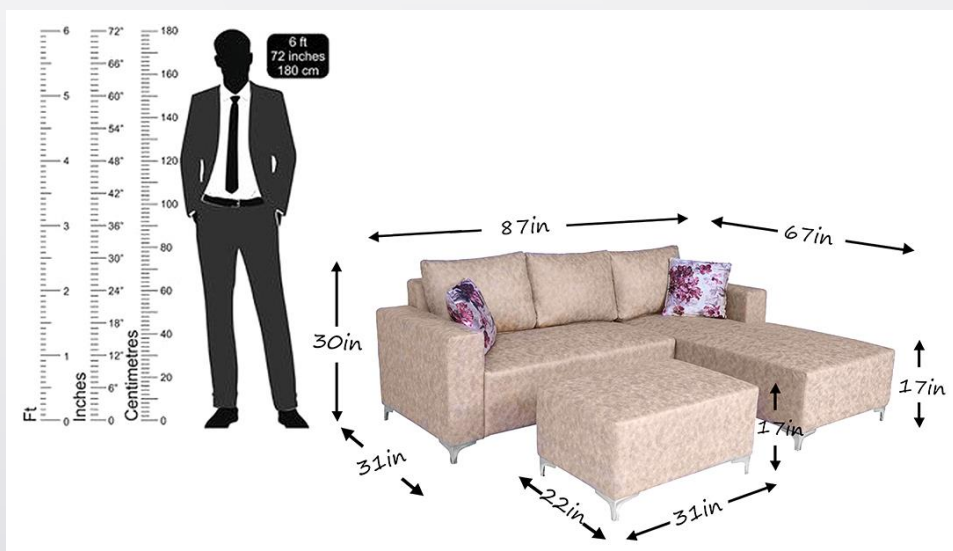

Product Title	Size (LxWxH) inch	Made In	Color	MRP	Selling Price
Perth 4 Str L Shape RHS Fabric Sofa with pouffe In Biege Color	67x87x30 inch	Fabric	Beige	79190	35990