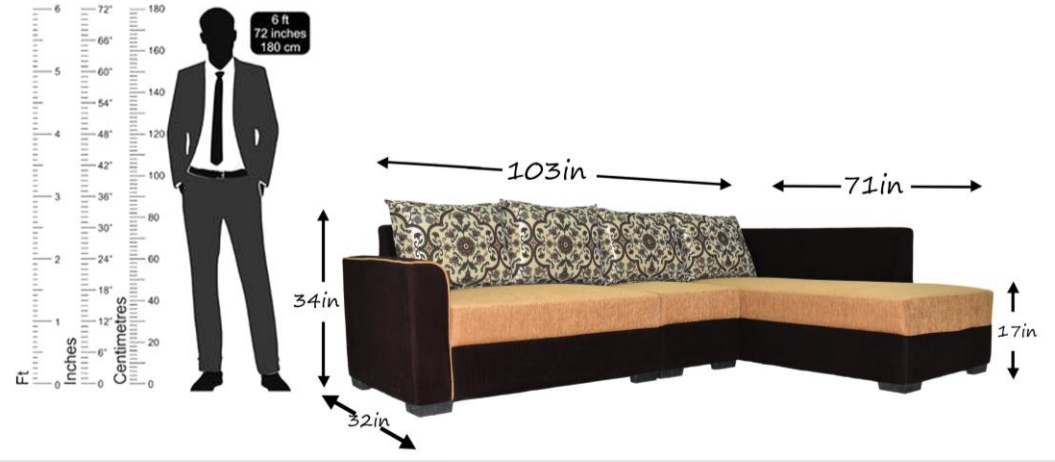

## **Specifications**

Frame- Red meranti Wood/12mm ply

Upholstery- Polyester Molfino fabric.

Seat Foam- 32D Feather foam by Sleepwell

Back Filling – Reliance Recron Fibre filling

Outer Foam over ply - 10mm

Seating Foam - 90 mm, 100grm polyfill padding

Seat- 2 inch Elastic Belt & Zig-Zag Spring 4 mm , Net fabric & 8mm hitlon sheet

Legs – PVC legs

Pillow Type – 6 Removable Pillow (Back cushion)

Product Title	Size (LxWxH) inch	Made In	Color	MRP	Selling Price
Portland 5 Str L Shape RHS Fabric Sofa In Camel-Brown Color	71x103x34 inch	Fabric	Camel/Brown	76990	34990