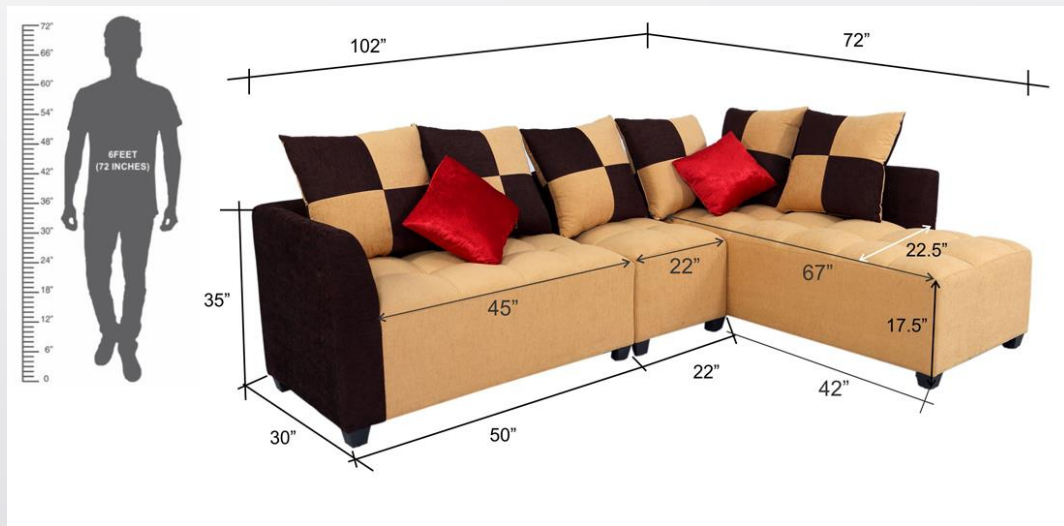

Seating Foam - 90 mm, 100grm polyfill padding

Seat- 2 inch Elastic Belt & Zig-Zag Spring 4 mm , Net fabric & 8mm hitlon sheet

Legs – PVC legs

Pillow Type – 6 Removable Pillow (Back cushion)

Product Title	Size (LxWxH) inch	Made In	Color	MRP	Selling Price
Portland 5 Str L Shape RHS Fabric Sofa In Camel-Brown Color	71x103x34 inch	Fabric	Camel/Brown	76990	34990

Seating Foam - 90 mm, 100grm polyfill padding

Seat- 2 inch Elastic Belt & Zig-Zag Spring 4 mm , Net fabric & 8mm hitlon sheet

Legs – PVC legs

Pillow Type – 4 Removable Printed Pillow (Back cushion)

Product Title	Size (LxWxH) inch	Made In	Color	MRP	Selling Price
Roland 5 Str L Shape LHS Fabric Sofa In Biege-Brown Color	72x102x35 inch	Fabric	Beige/Brown	76990	34990