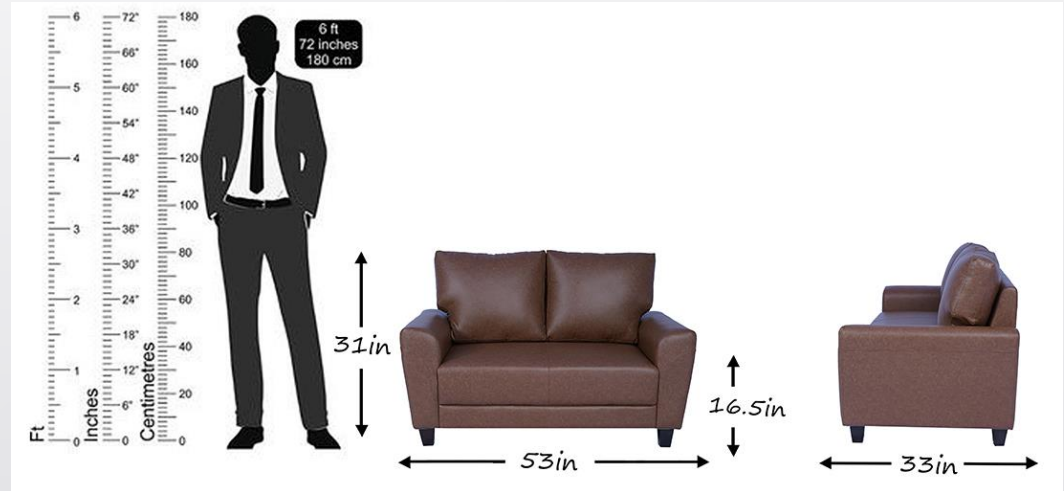

Product Title	Size (LxWxH) inch	Made In	Color	MRP	Selling Price
Turbo 1 Str Leatherette Sofa In Beige Color	33x34x32 inch	Leatherette	Beige	28590	12990

## **Specifications**

Frame- Red meranti Wood/12mm ply

Upholstery-Premium Leatherette

Seat Foam- 32D Feather foam by Sleepwell

Back Filling – Reliance Recron Fibre filling

Outer Foam over ply - 10mm

Seating Foam - 100 mm

Seat- 2 inch Elastic Belt & Zig-Zag Spring 4 mm , Net fabric & 8mm hitlon sheet

Legs – PVC L Shape legs

Pillow Type – Fix Pillow (back cushion)

Product Title	Size (LxWxH) inch	Made In	Color	MRP	Selling Price
Drawin 3 Str Leatherette Sofa In Teak Brown Color	33x73x31 inch	Leatherette	Teak Brown	52790	23990