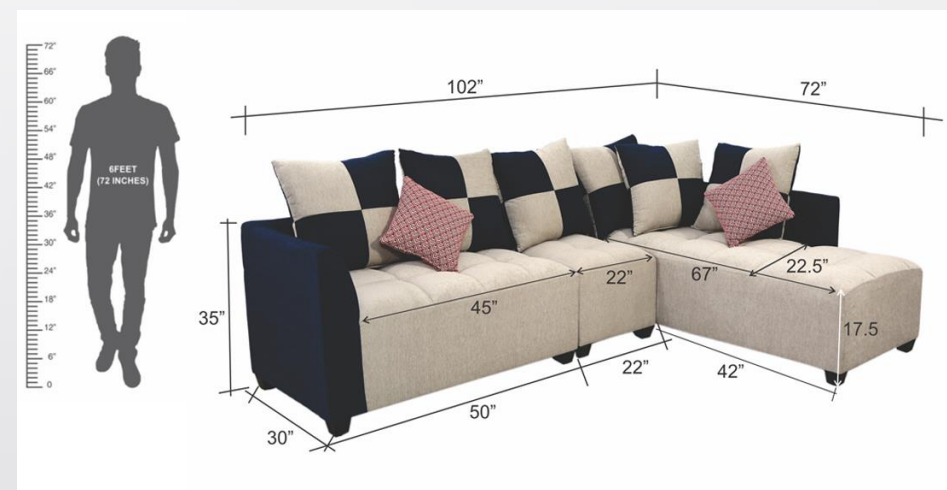

Seat- 2 inch Elastic Belt & Zig-Zag Spring 4 mm , Net fabric & 8mm hitlon sheet

Legs – PVC legs

Pillow Type – 6 +2 Removable Pillow (Back cushion)

Product Title	Size (LxWxH) inch	Made In	Color	MRP	Selling Price
Roland 5 Str L Shape LHS Fabric Sofa In Grey-Blue Color	72x102x35 inch	Fabric	Grey/Blue	76990	34990