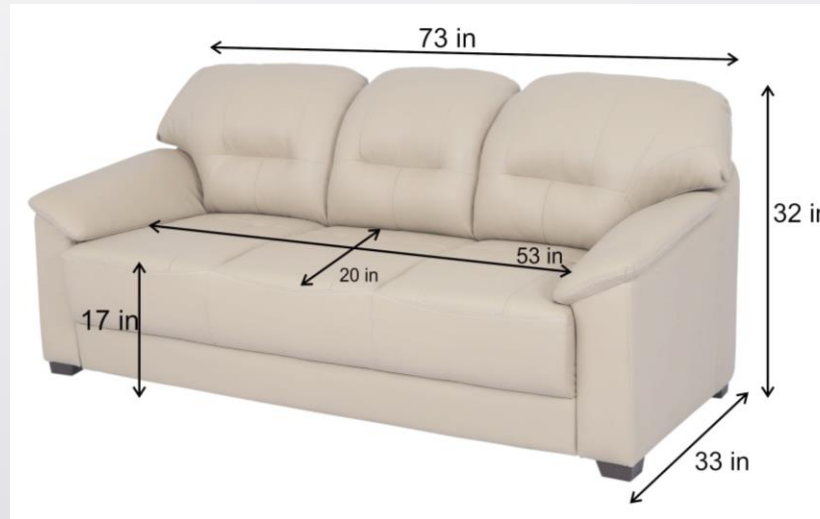

Outer Foam over ply - 10mm

Seating Foam - 100 mm

Seat- 2 inch Elastic Belt & Zig-Zag Spring 4 mm , Net fabric & 8mm hitlon sheet

Legs – PVC L Shape legs & throw cushion as per seats.

Back Cushion filling - Reliance Recron Polyester fiber

Product Title	Size (LxWxH) inch	Made In	Color	MRP	Selling Price
Turbo 3 Str Leatherette Sofa In Beige Color	33x73x32 inch	Leatherette	Beige	48390	21990

Product Title	Size (LxWxH) inch	Made In	Color	MRP	Selling Price
Turbo 2 Str Leatherette Sofa In Beige Color	33x52x32 inch	Leatherette	Beige	37390	16990