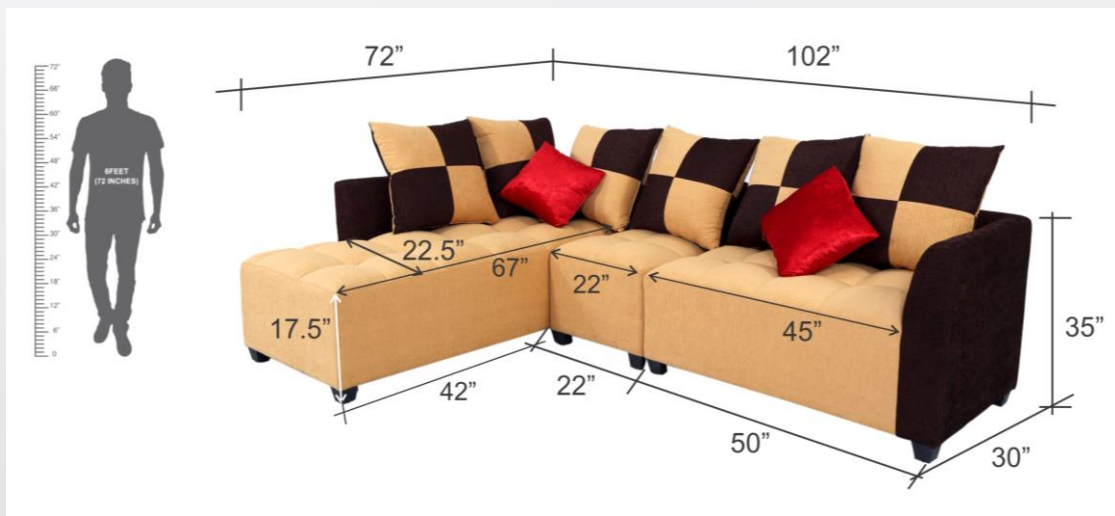

Seating Foam - 90 mm, 100grm polyfill padding

Seat- 2 inch Elastic Belt & Zig-Zag Spring 4 mm , Net fabric & 8mm hitlon sheet

Legs – PVC legs

Pillow Type – 6 Removable Pillow (Back cushion)

Product Title	Size (LxWxH) inch	Made In	Color	MRP	Selling Price
Portland 5 Str L Shape RHS Fabric Sofa In Camel-Brown Color	71x103x34 inch	Fabric	Camel/Brown	76990	34990

## **Specifications**

Frame- Red meranti Wood/12mm ply

Upholstery- Polyester Molfino fabric.

Seat Foam- 32D Feather foam by Sleepwell

Back Filling – Reliance Recron Fibre filling

Outer Foam over ply - 10mm

Seating Foam - 90 mm, 100grm polyfill padding

Seat- 2 inch Elastic Belt & Zig-Zag Spring 4 mm , Net fabric & 8mm hitlon sheet

Legs – PVC legs

Pillow Type – 4 Removable Printed Pillow (Back cushion)

Product Title	Size (LxWxH) inch	Made In	Color	MRP	Selling Price
Roland 5 Str L Shape LHS Fabric Sofa In Biege-Brown Color	72x102x35 inch	Fabric	Beige/Brown	76990	34990