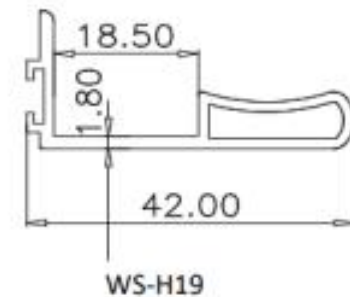

Al. Profile Track for Hi Slide 50 **REVERSIBLE** Soft Close 2 Doors and 3 Doors (Set of Top & Bottom tracks)

Al. Profile for Wardrobe Sliding Partition -19mm - Special Finish

WSP-19-3M-SF/AG

Middle Partition Profile

Al. Profile for Wardrobe Sliding Partition -19mm - Special Finish

WSP-19-3M-SF/AG

Handle & Side Profile

Al. Profile Edge for Wardrobe Sliding - 19mm - Special Finish

WS-E19-3M-SF/AG

Al. Profile Handle for Wardrobe Sliding - 19mm - SpecialFinish