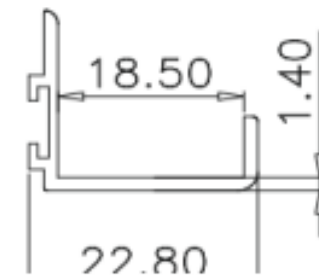

Al. Profile Track for Hi Slide 50 **REVERSIBLE** Soft Close 2 Doors and 3 Doors (Set of Top & Bottom tracks)

Al. Profile for Wardrobe Sliding Partition -19mm - Special Finish

WSP-19-3M-SF/AG

Middle Partition Profile

Al. Profile for Wardrobe Sliding Partition -19mm - Special Finish

WSP-19-3M-SF/AG

Handle & Side Profile

Al. Profile Edge for Wardrobe Sliding - 19mm - Special Finish

WS-E19-3M-SF/AG

Al. Profile Handle for Wardrobe Sliding - 19mm - SpecialFinish