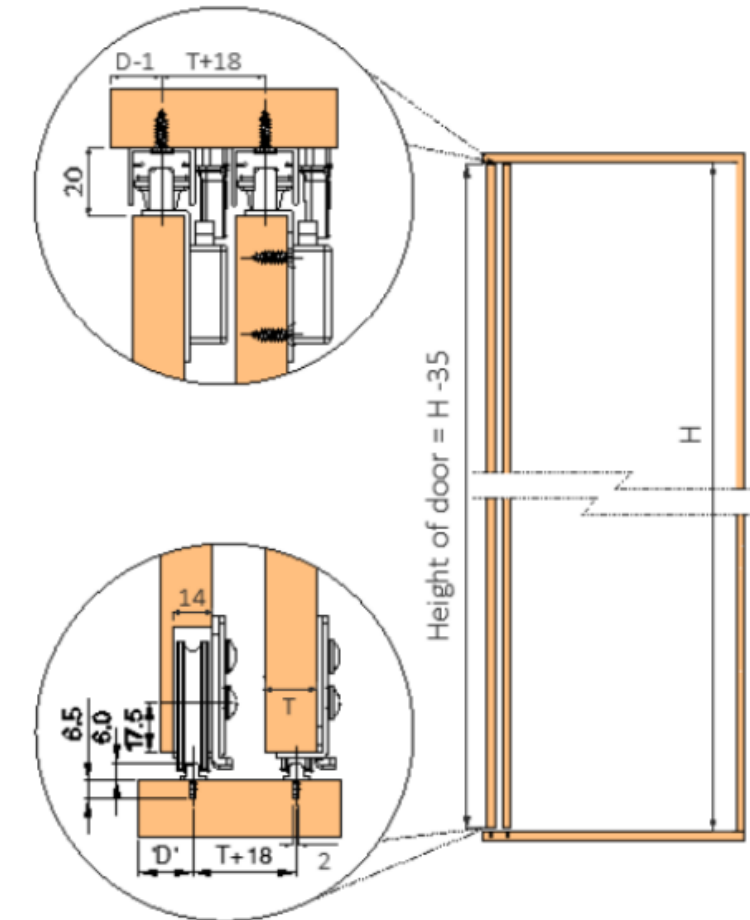

# INCO – Inline Wardrobe Construction

- Standard Inline wardrobe depth to be 600mm  
NS option from 580 to 630.
- Wardrobe Std height is 2100mm. NS option from 1800 to 2300mm
- All the wardrobe internals are to be recessed by 85mm to accommodate the Inline Channels.
- Drawer Construction remains the same as per earlier construction guidelines.
- Consider 70mm filler towards the Sliding overlap.
- A partition panel is mandatory If the carcass's internal space is more than 900mm.
- Drawers beyond 900mm should have partition panels.

Al. Profile Track for  
Hi Slide 50  
**REVERSIBLE** Soft Close 2  
Doors and 3 Doors (Set  
of Top & Bottom tracks)

# INCO – Inline Wardrobe Construction

- Mirror/Glass shutter designs Back panel thickness is 12mm core
- Laminate shutter designs consider the 16mm core
- Mirror / Lacquered glass thickness - 6mm or 5mm