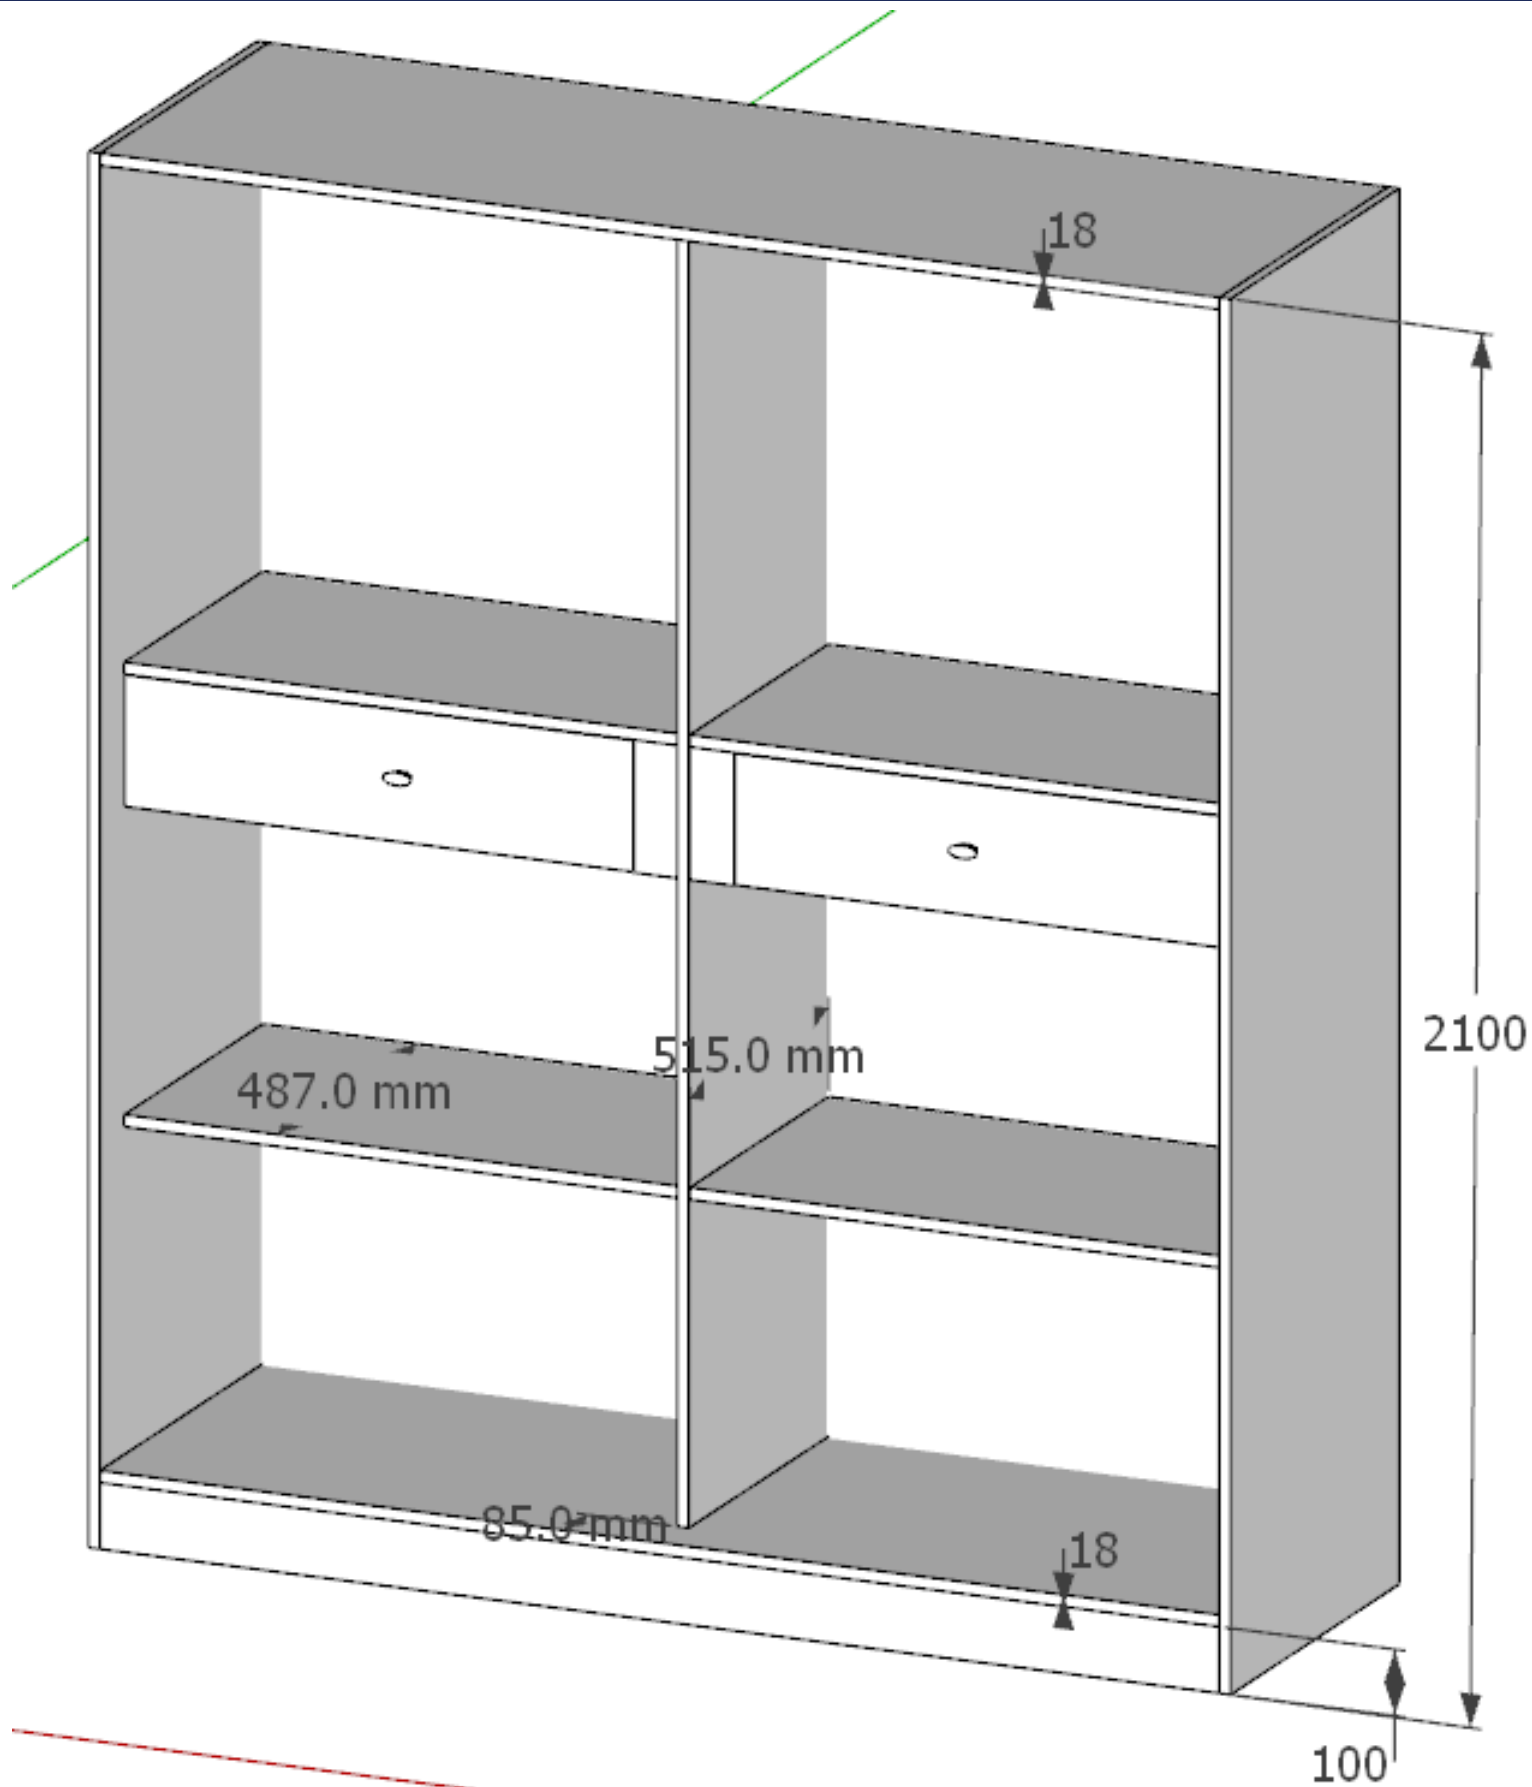

# INCO – Inline Wardrobe Construction

- Standard Inline wardrobe depth to be 600mm  
NS option from 580 to 630.
- Wardrobe Std height is 2100mm. NS option from 1800 to 2300mm
- All the wardrobe internals are to be recessed by 85mm to accommodate the Inline Channels.
- Drawer Construction remains the same as per earlier construction guidelines.
- Consider 70mm filler towards the Sliding overlap.
- A partition panel is mandatory If the carcass's internal space is more than 900mm.
- Drawers beyond 900mm should have partition panels.

## EBCO BRAND

HI SLIDE 90 DOME TRACK  
SOFT CLOSE FOR TOP &  
BOTTOM. – 2 Doors

Al. Profile Hi Slide  
90 Twin Track -  
Top

Al. Profile Hi Slide  
DomeTwinTrack-  
Bottom  
(for HS-90 & HS-  
45)

HI SLIDE 50 REVERSIBLE  
SOFT CLOSE FOR TOP &  
BOTTOM. – 3 Doors