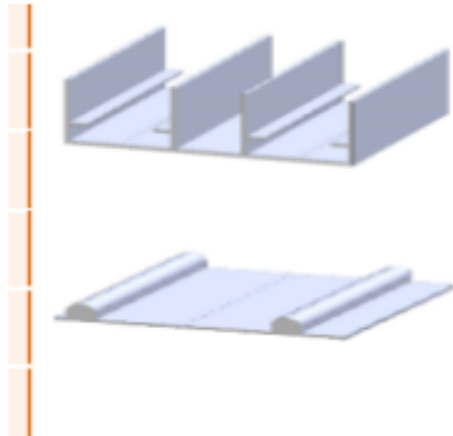

INCO – Inline Wardrobe Construction

HI SLIDE 90 DOME TRACK SOFT CLOSE FOR TOP & BOTTOM. – 2 Doors