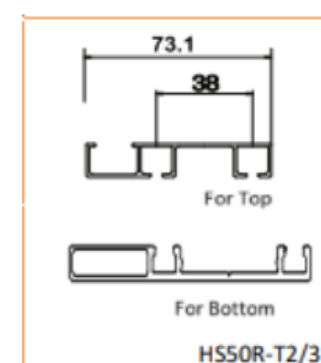

Al. Profile Track for
Hi Slide 50
REVERSIBLE Soft Close 2
Doors and 3 Doors (Set
of Top & Bottom tracks)