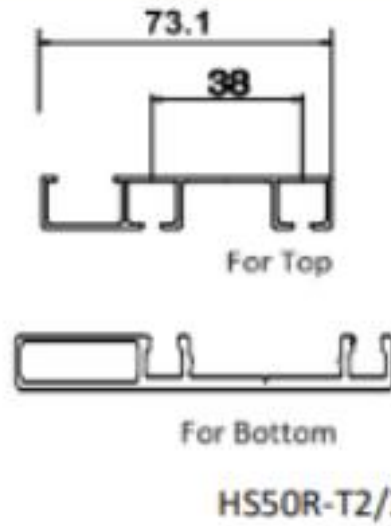

$$\text{Shutter Height} = 2100 - 100 - 18 - 18 - 20 - 15$$

Overall  
Wardrobe  
Height

Skirting

Top &  
Bottom  
Panel Thk

Clearance  
Space

# INCO – Inline Wardrobe Construction

HI SLIDE 90 DOME TRACK SOFT CLOSE FOR TOP & BOTTOM. – 2 Doors

Al. Profile Hi Slide 90 Twin Track - Top

Al. Profile Hi Slide DomeTwinTrack-Bottom (for HS-90 & HS-45)

HI SLIDE 50 REVERSIBLE SOFT CLOSE FOR TOP & BOTTOM. – 3 Doors

Al. Profile Track for Hi Slide 50 **REVERSIBLE** Soft Close 2 Doors and 3 Doors (Set of Top & Bottom tracks)

Al. Profile for Wardrobe Sliding Partition -19mm - Special Finish

WSP-19-3M-SF/AG

Middle Partition Profile