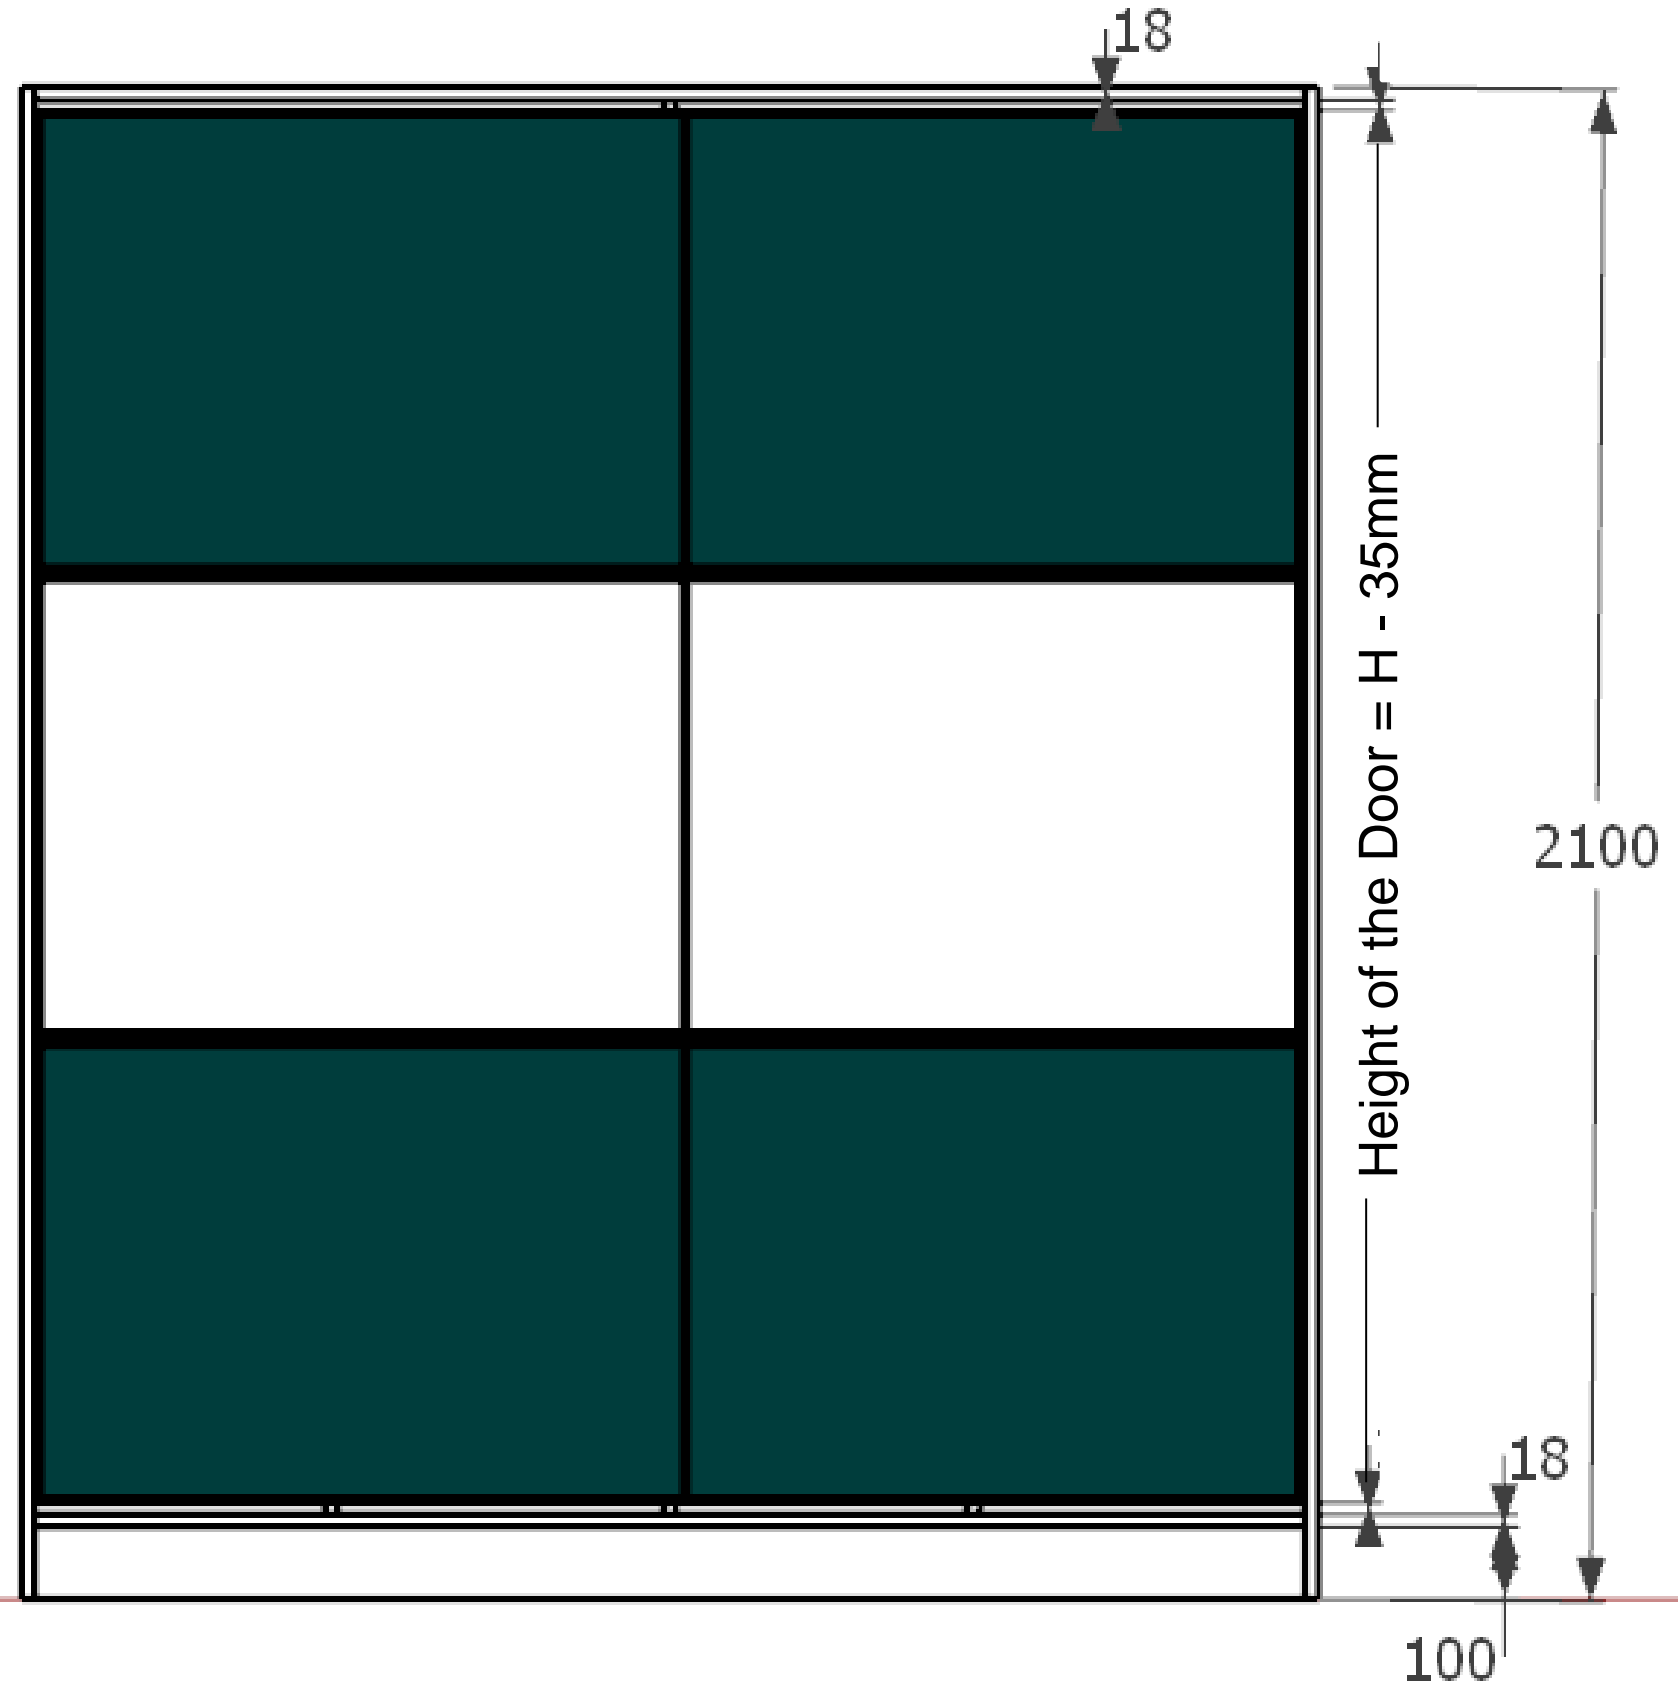

INCO – Inline Wardrobe Construction

- Mirror/Glass shutter designs Back panel thickness is 12mm core
- Laminate shutter designs consider the 16mm core
- Mirror / Lacquered glass thickness - 6mm or 5mm